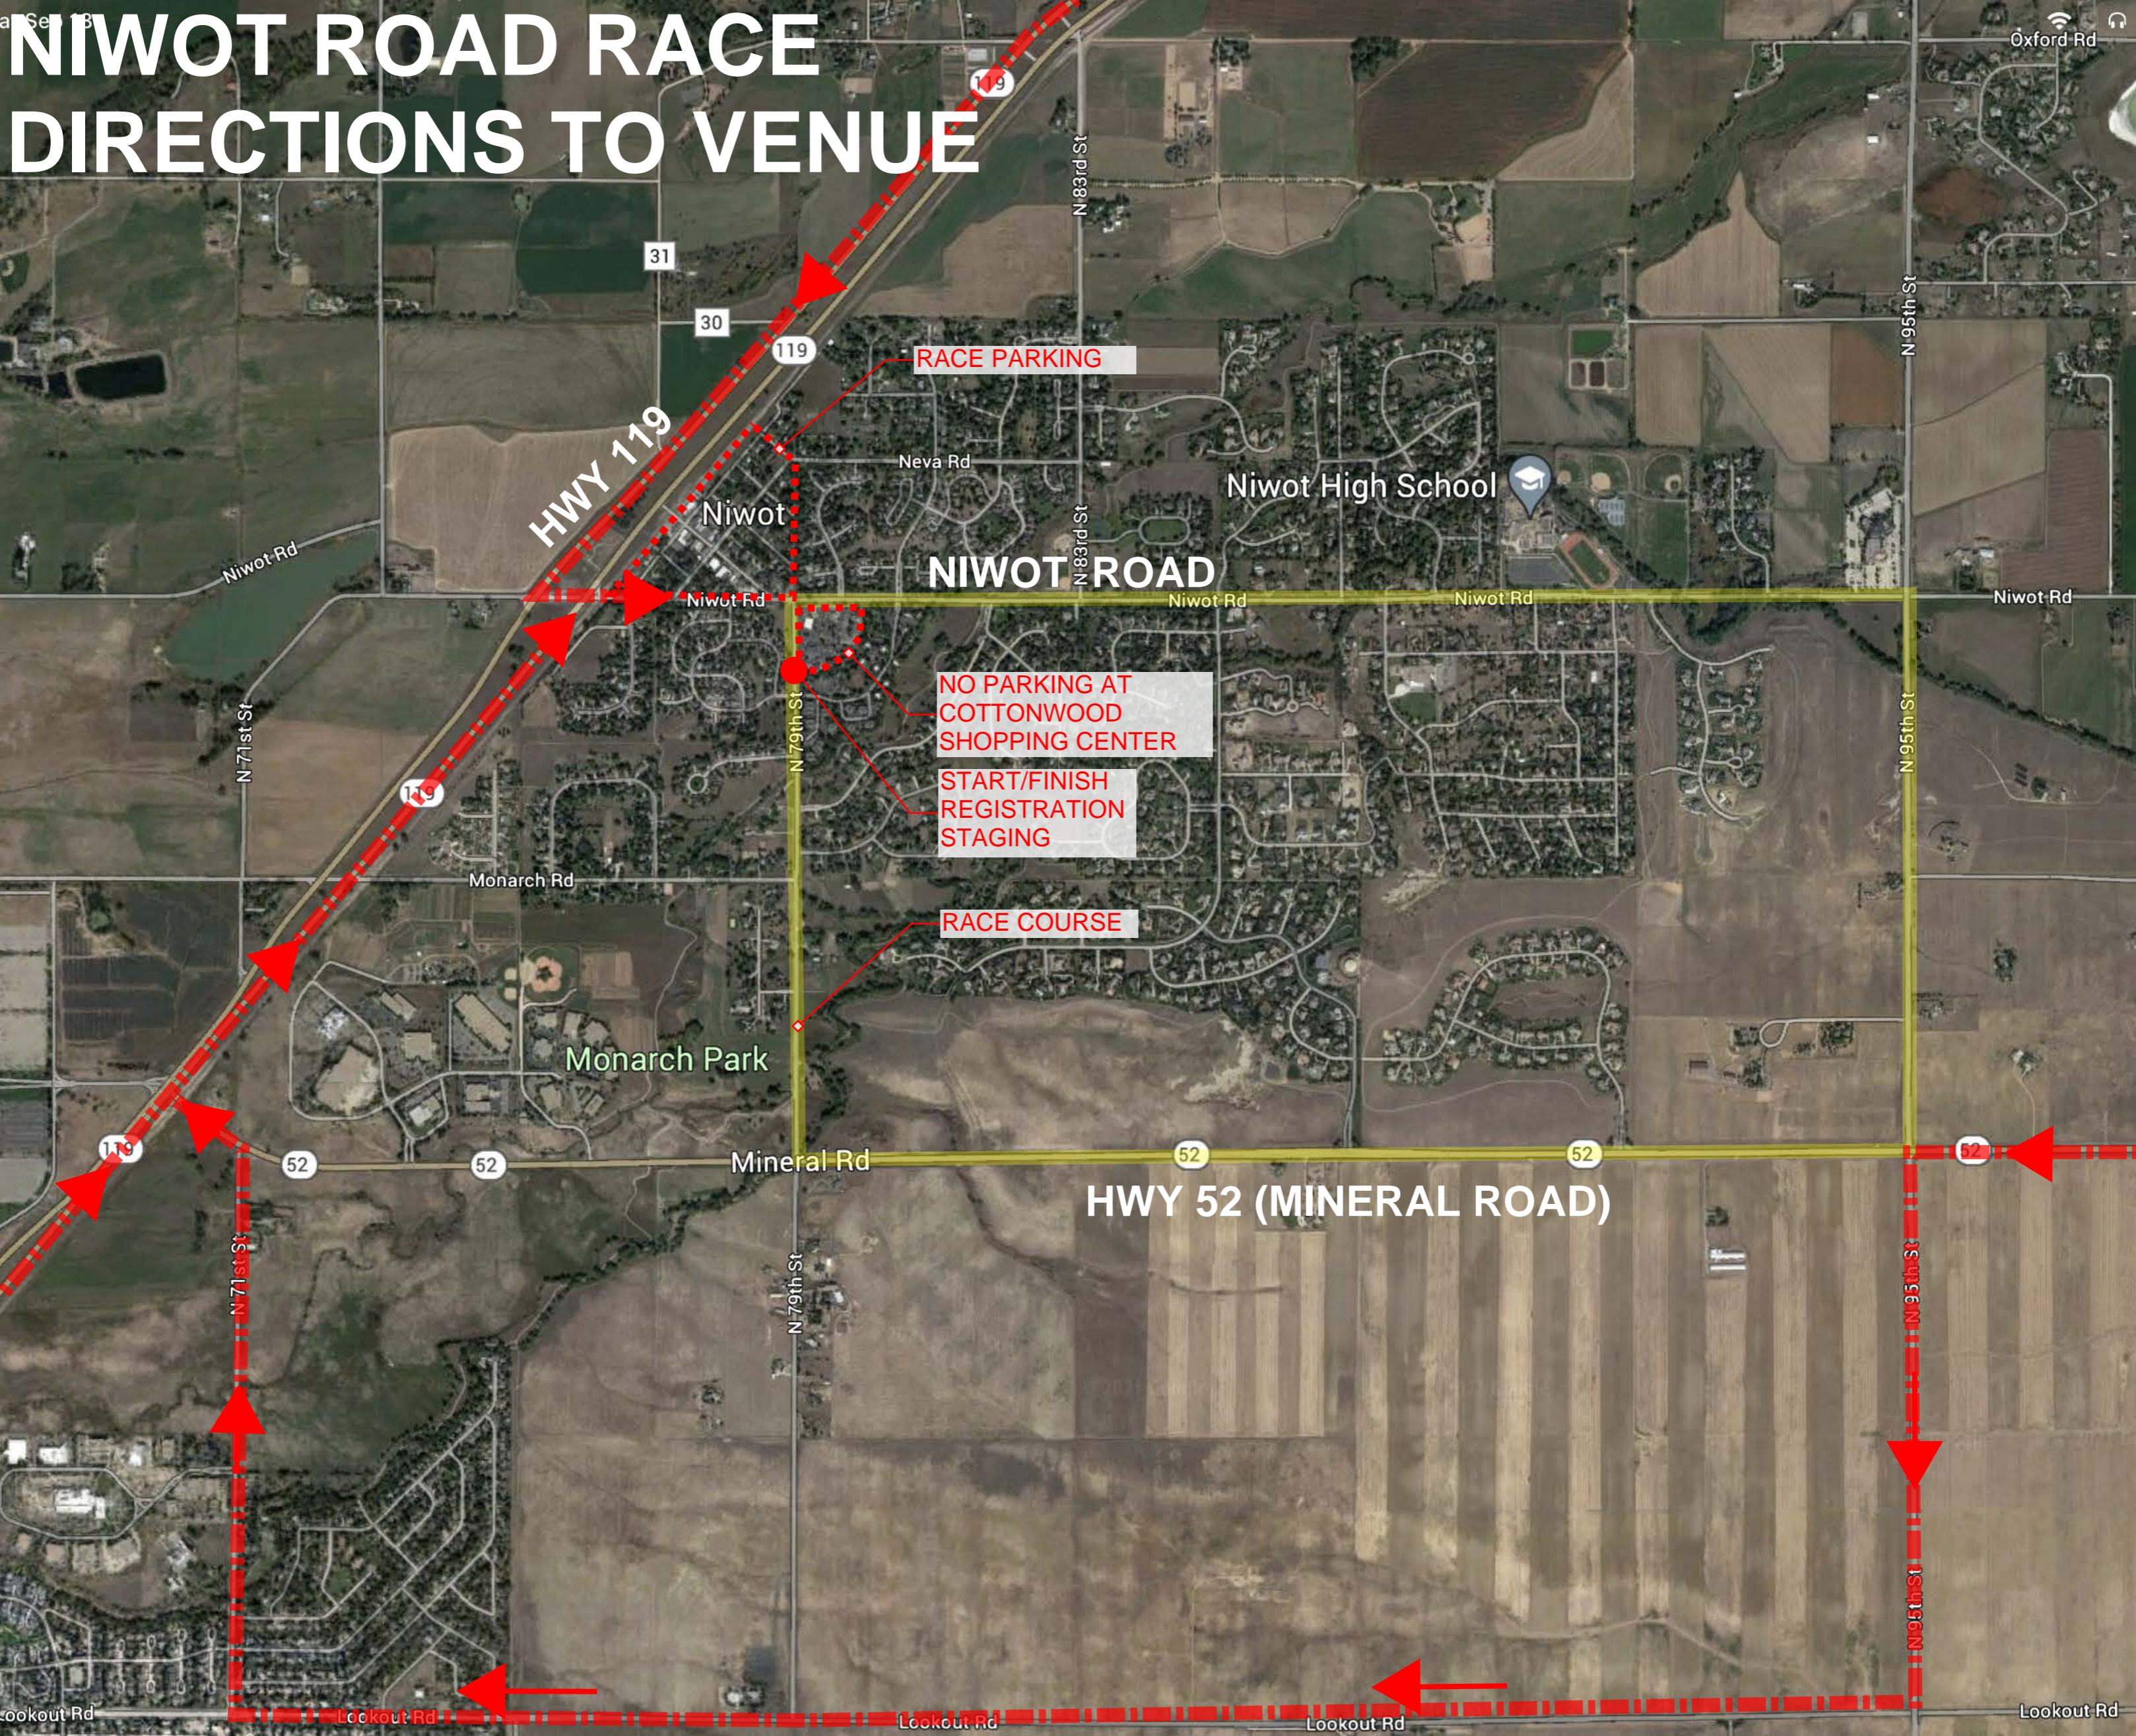

NIWOT ROAD RACE DIRECTIONS TO VENUE

RACE PARKING

NIWOT ROAD

NO PARKING AT
COTTONWOOD
SHOPPING CENTER

START/FINISH
REGISTRATION
STAGING

RACE COURSE

HWY 52 (MINERAL ROAD)

HWY 119

Monarch Park

Niwot High School

Niwot

Niwot Rd

Neva Rd

Monarch Rd

Mineral Rd

N 79th St

N 83rd St

N 95th St

N 71st St

N 71st St

N 95th St

Lookout Rd

Lookout Rd

Lookout Rd

Lookout Rd

Lookout Rd

Oxford Rd